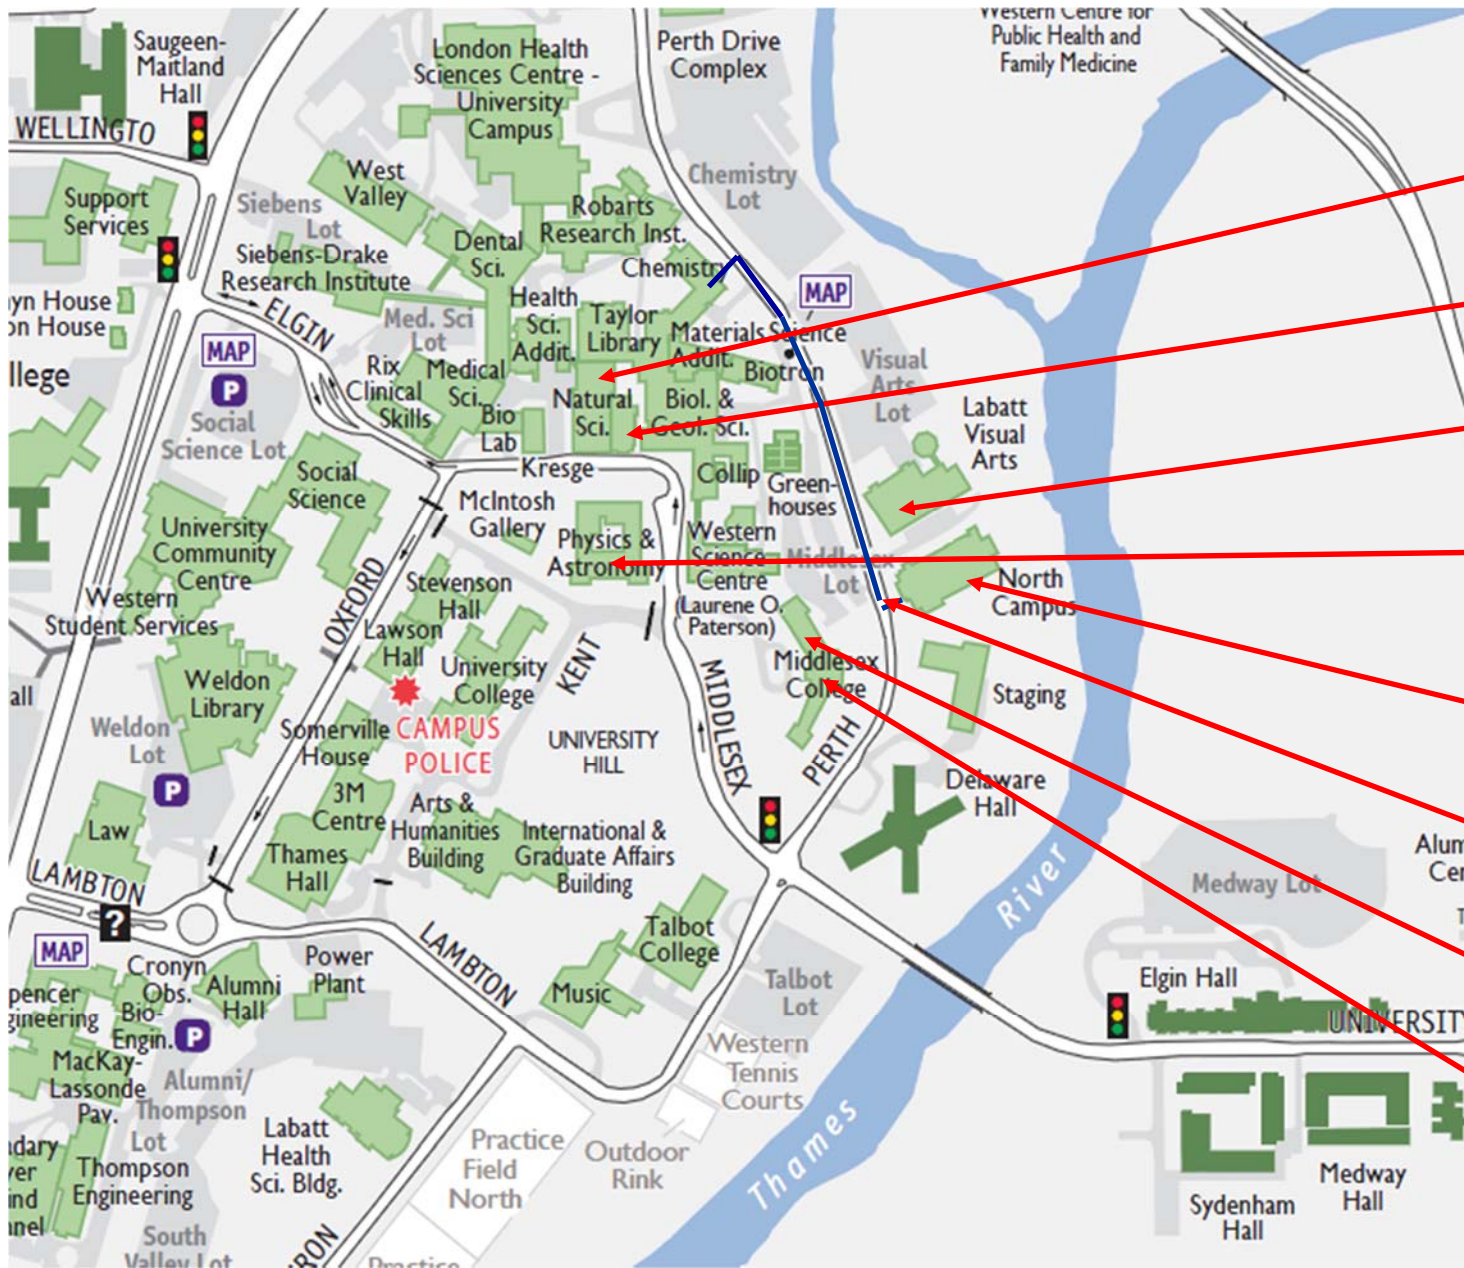

Map of Events 2019

Heavy Engineering
Natural Science 7

Compound Boggle
Natural Science 145

Functional Mathematics; ICUE;
Lightening Calculators
Visual Arts 100

Displacement Dragster
Grade Nine Events
Physics & Astronomy

All other events are in the
North Campus Building

Mystery Solutions
Path to Materials Science 1220
Enter via Chemistry

Taxonomy Spelling Bee
Middlesex College 105B

Robot Event
Middlesex College 110