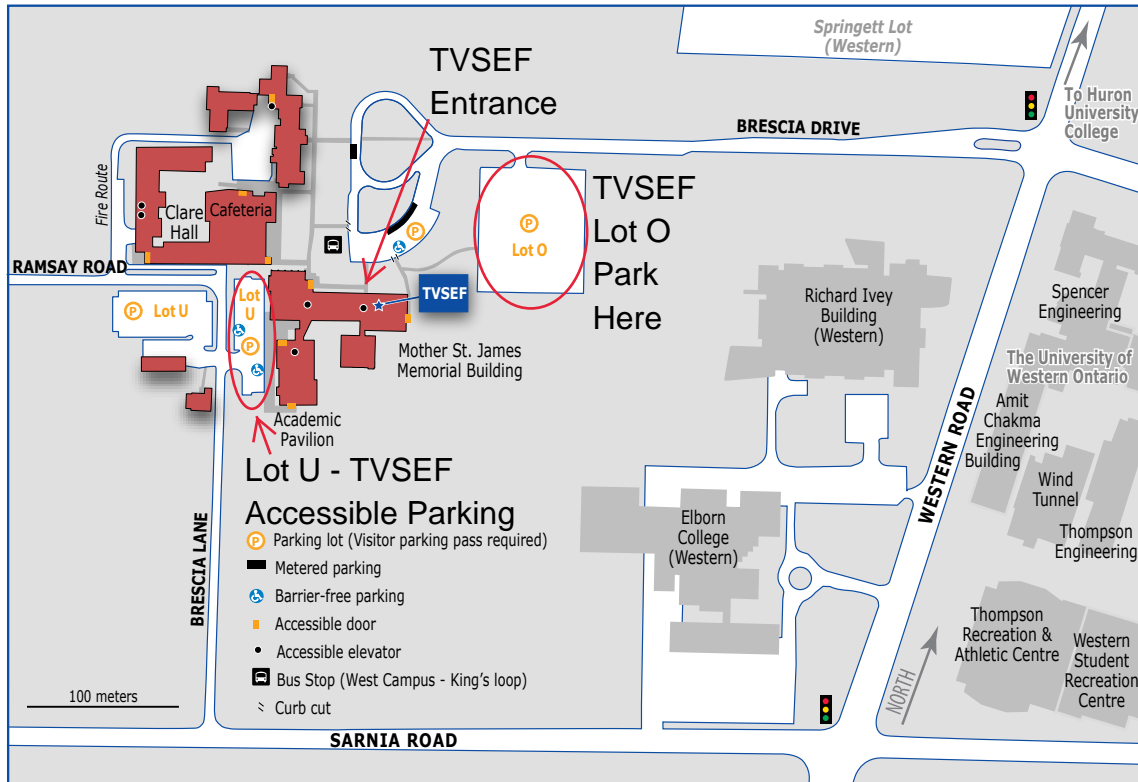

March 28th-30th, 2025

TVSEF Parking - Lot O - Enter off of Western Rd @ Brescia Dr..

Accessible Parking - Lot U - Enter off of Sarnia Rd @ Brescia Ln.

Western University - West Campus, 1285 Western Road, London, Ontario, N6G 1H2

Directions to Western University - West Campus

From the East or South (Peripheral Route):

- Follow Hwy 401 to Highbury Avenue Exit (#189)
- Follow Highbury Avenue (north) to Oxford Street (9 kms)
- Turn left (west) onto Oxford Street and follow to Wharncliffe Road (4 kms)
- Turn right (north) onto Wharncliffe Road and follow to the fifth set of traffic lights
- Turn left (west) at the traffic lights into West Campus and follow the long driveway to the top of the hill

From the West:

- Follow Hwy 401 and exit at Col. Talbot Road North (Exit #177B)
- Merge onto Col. Talbot Rd North and turn slight right onto Main St, Provincial Route 2/ Wharncliffe Road
- Follow Wharncliffe Road north past Oxford Street (Wharncliffe Road will change into Western Road)
- Follow Western Road to the fifth set of traffic lights
- Turn left (west) at the traffic lights into West Campus and follow the long driveway to the top of the hill

From the North:

- Follow Hwy 4 into London (Hwy 4 becomes Richmond Street)
- Follow Richmond Street past Masonville Mall to the Western Road exit, on the right
- Follow Western Road to the fourth set of traffic lights (You will pass by University Hospital on the left and Huron University College on the right)
- Turn right (west) at the traffic lights into West Campus and follow the long driveway to the top of the hill