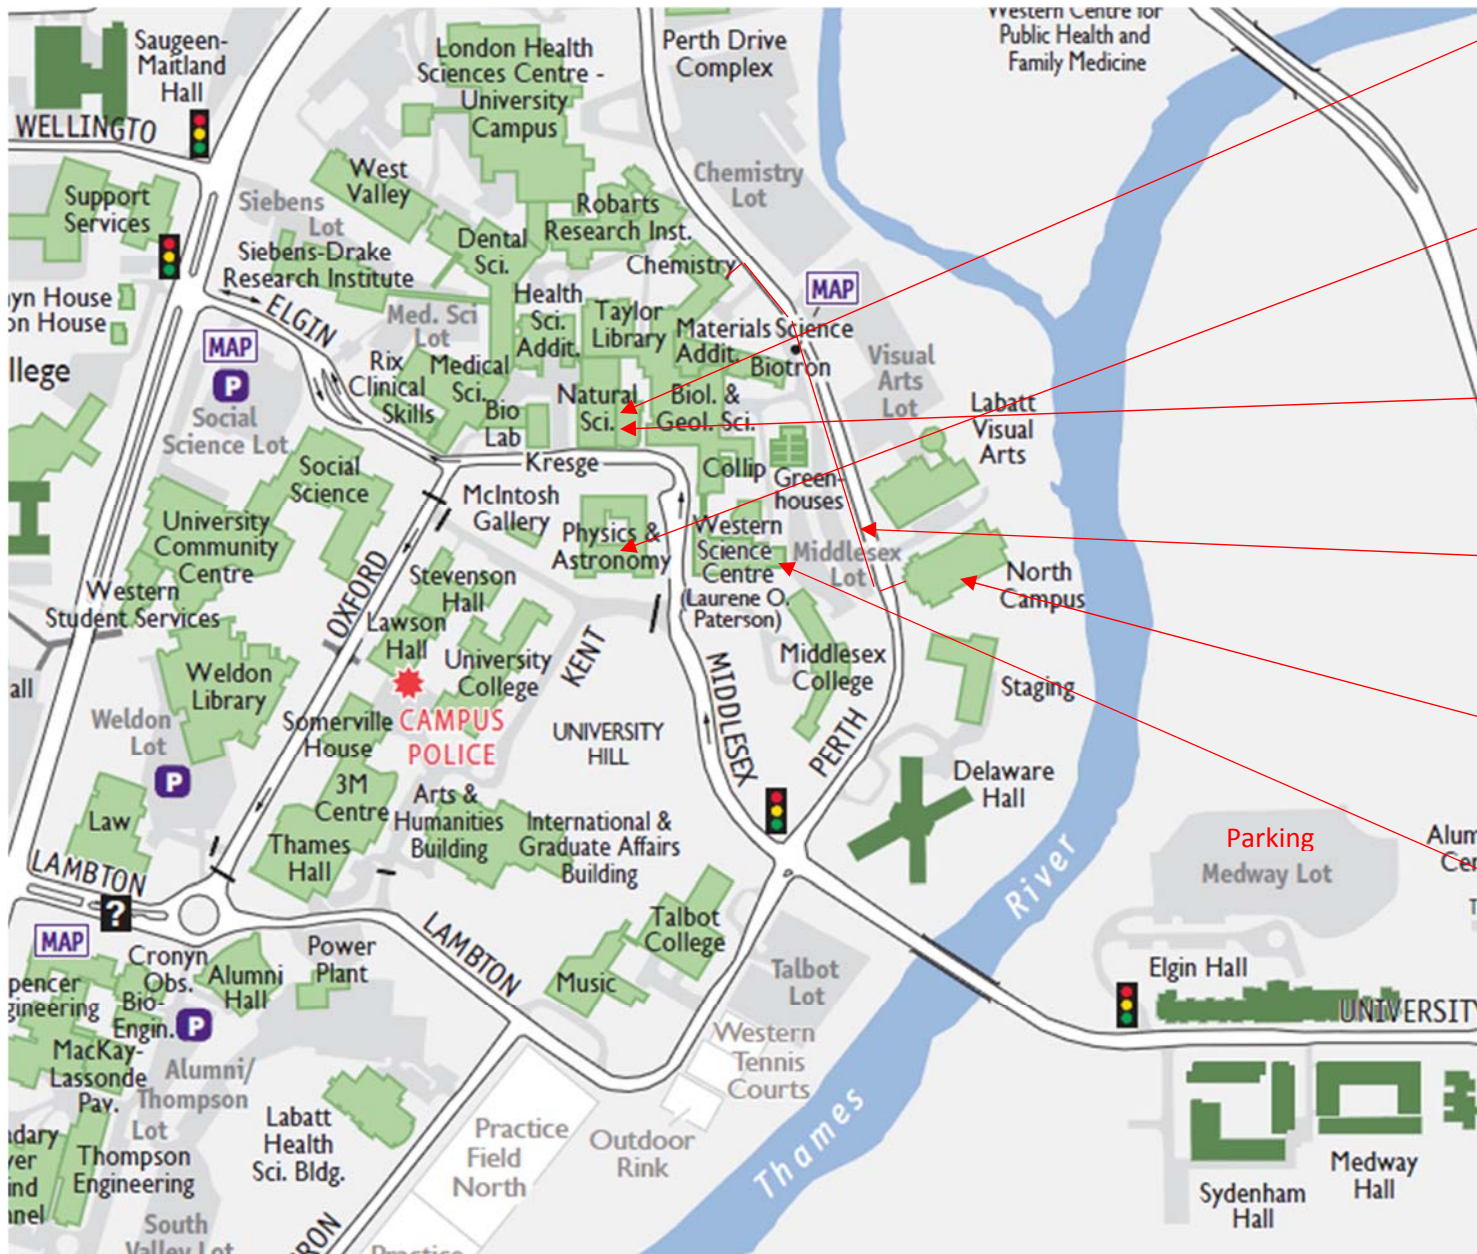

London District Science Olympics Event Map 2017

Compound Boggle
Natural Science Centre 145

Displacement Dragster
Grade Nine Events
Physics & Astronomy

Heavy Engineering
Natural Science 7

Mystery Solutions
Path to Materials Science 1220
Enter via Chemistry

All other events are in the
North Campus Building

Taxonomy Spelling Bee
Western Science Centre 240

250 m